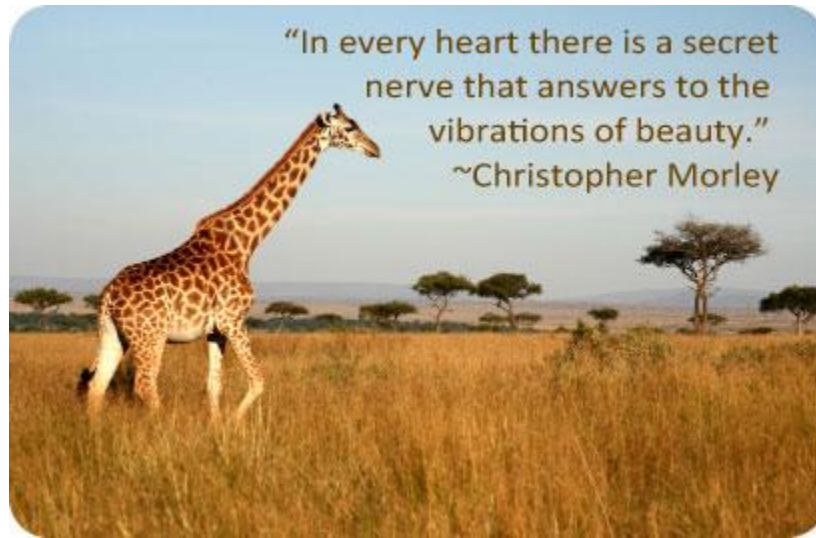

Symbolic Meaning of Giraffe

<http://www.whats-your-sign.com/symbolic-meaning-of-giraffe.html>

Meaning of Giraffe Symbolism and Giraffe Totems

There are some critters in the animal kingdom that reveal their secrets more obviously than others. The symbolic meaning of giraffe's, in large part, is right before our eyes. Take a good look at this magnificent creature, and we can easily begin to weave a symbolic narrative as to the giraffe's deeper meaning behind its presence (both totemic and random appearance) in our lives.

For example, it's most telling physical feature is the giraffe's neck. Symbolically, this impressive physical feature naturally asks us about "sticking our necks out" in terms of making connections (within family, community, business, creative endeavors, etc). In this respect, the giraffe is a **messenger**, encouraging us to elongate our vision, stretch ourselves, and reach as far as we can. The giraffe often makes an appearance when we need a little reminder that we all are grandiose beings with remarkable potential to rise ourselves up to a challenge. Furthermore, the giraffe demonstrates grace in striving. In other words, when the giraffe visits us, it's often a message to strive through challenges while maintaining balance and grace.

The giraffe also reminds me of **vision. Long-reaching, far-seeing kind of vision.** It's that long neck again. With its head lifted as high as the treetops it loves to snack on, the giraffe's vision is a **focused on the horizon.** If the giraffe is your totem, I'm willing to bet you're a **natural visionary.** Most folks who feel an affinity for the giraffe will admit to having a knack for seeing future trends. Giraffe-people have an incredible ability to see into the future, or see the "big picture." Furthermore, **giraffe-people are experts at shifting resources and influencing events so that future outcomes they see are more fluid, and effective.**